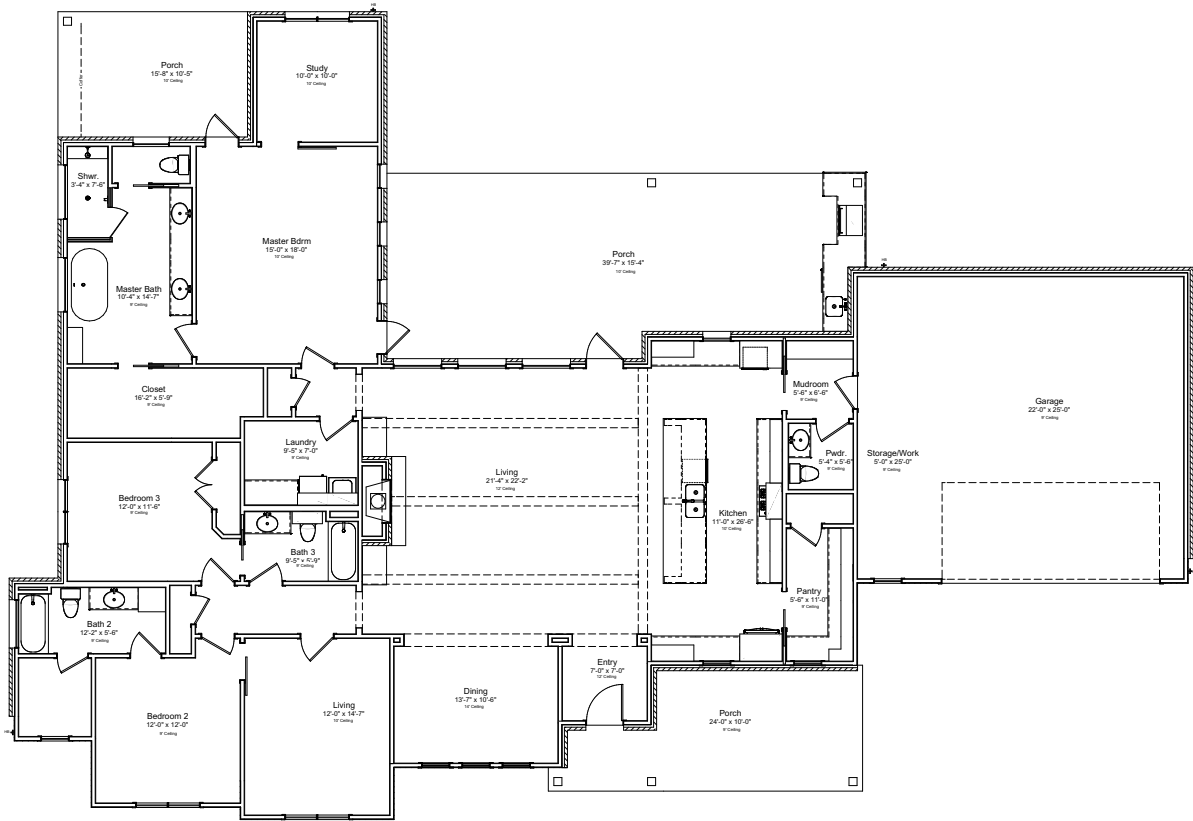

CEDAR BEAM HOMES

2885 Sq.Ft.