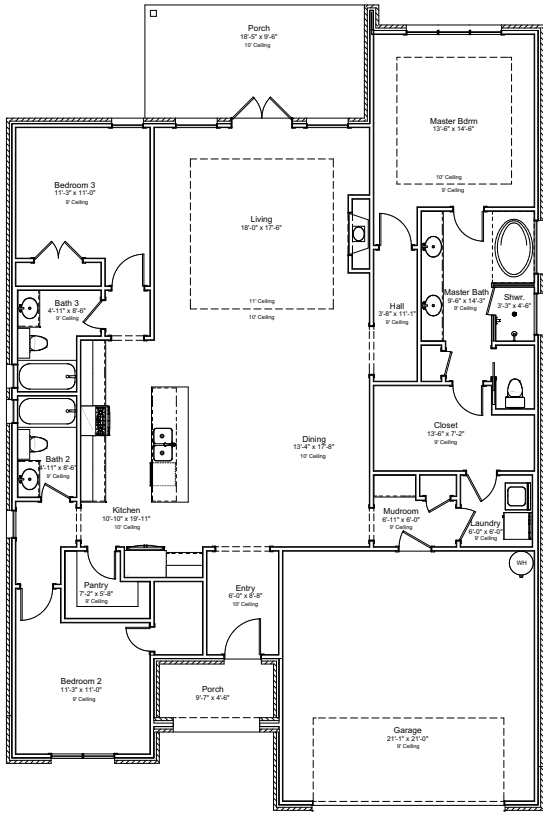

CEDAR BEAM
HOMES

2903 Captain Ct.

2085 Sq.Ft.